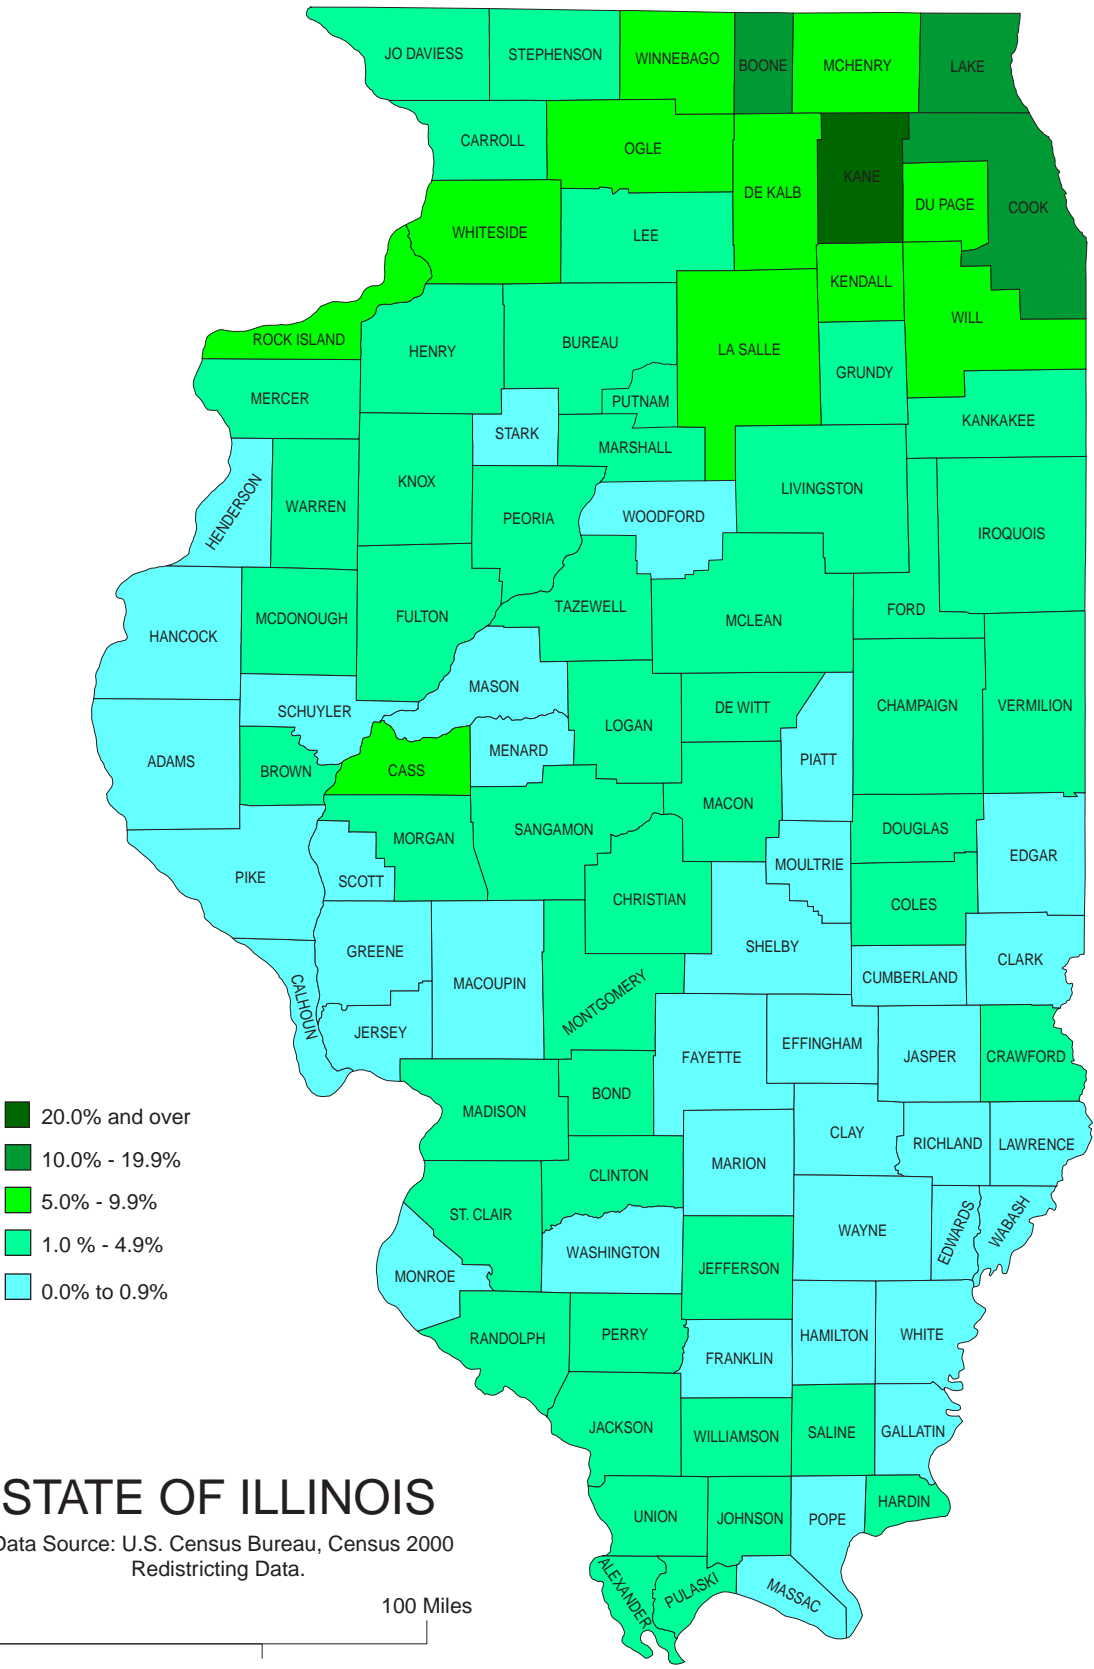

Illinois Hispanic Population as a Percentage of Total Population (2000)

STATE OF ILLINOIS

*Data Source: U.S. Census Bureau, Census 2000 Redistricting Data.