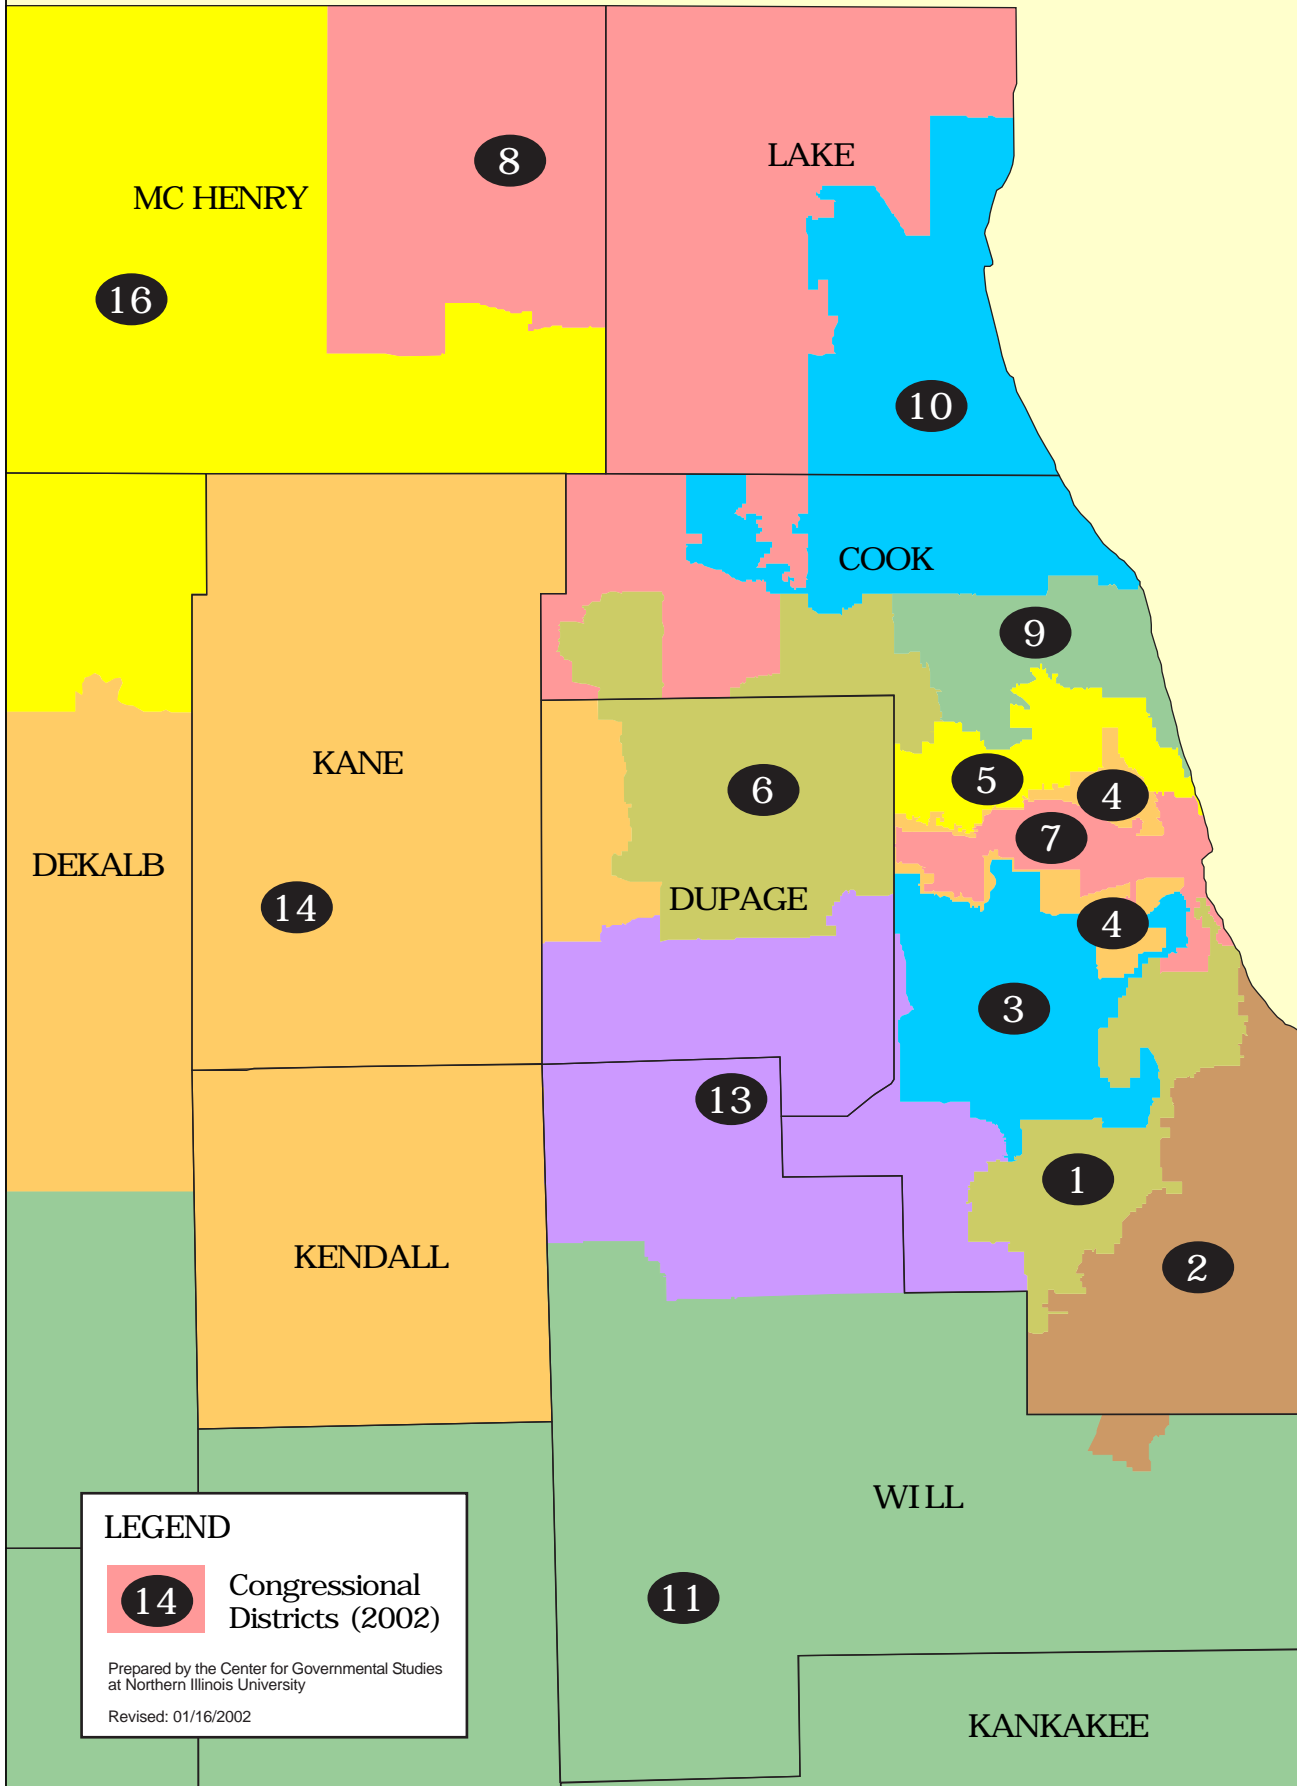

NORTHEASTERN ILLINOIS CONGRESSIONAL DISTRICTS

LEGEND

14 Congressional Districts (2002)

Prepared by the Center for Governmental Studies
at Northern Illinois University

Revised: 01/16/2002