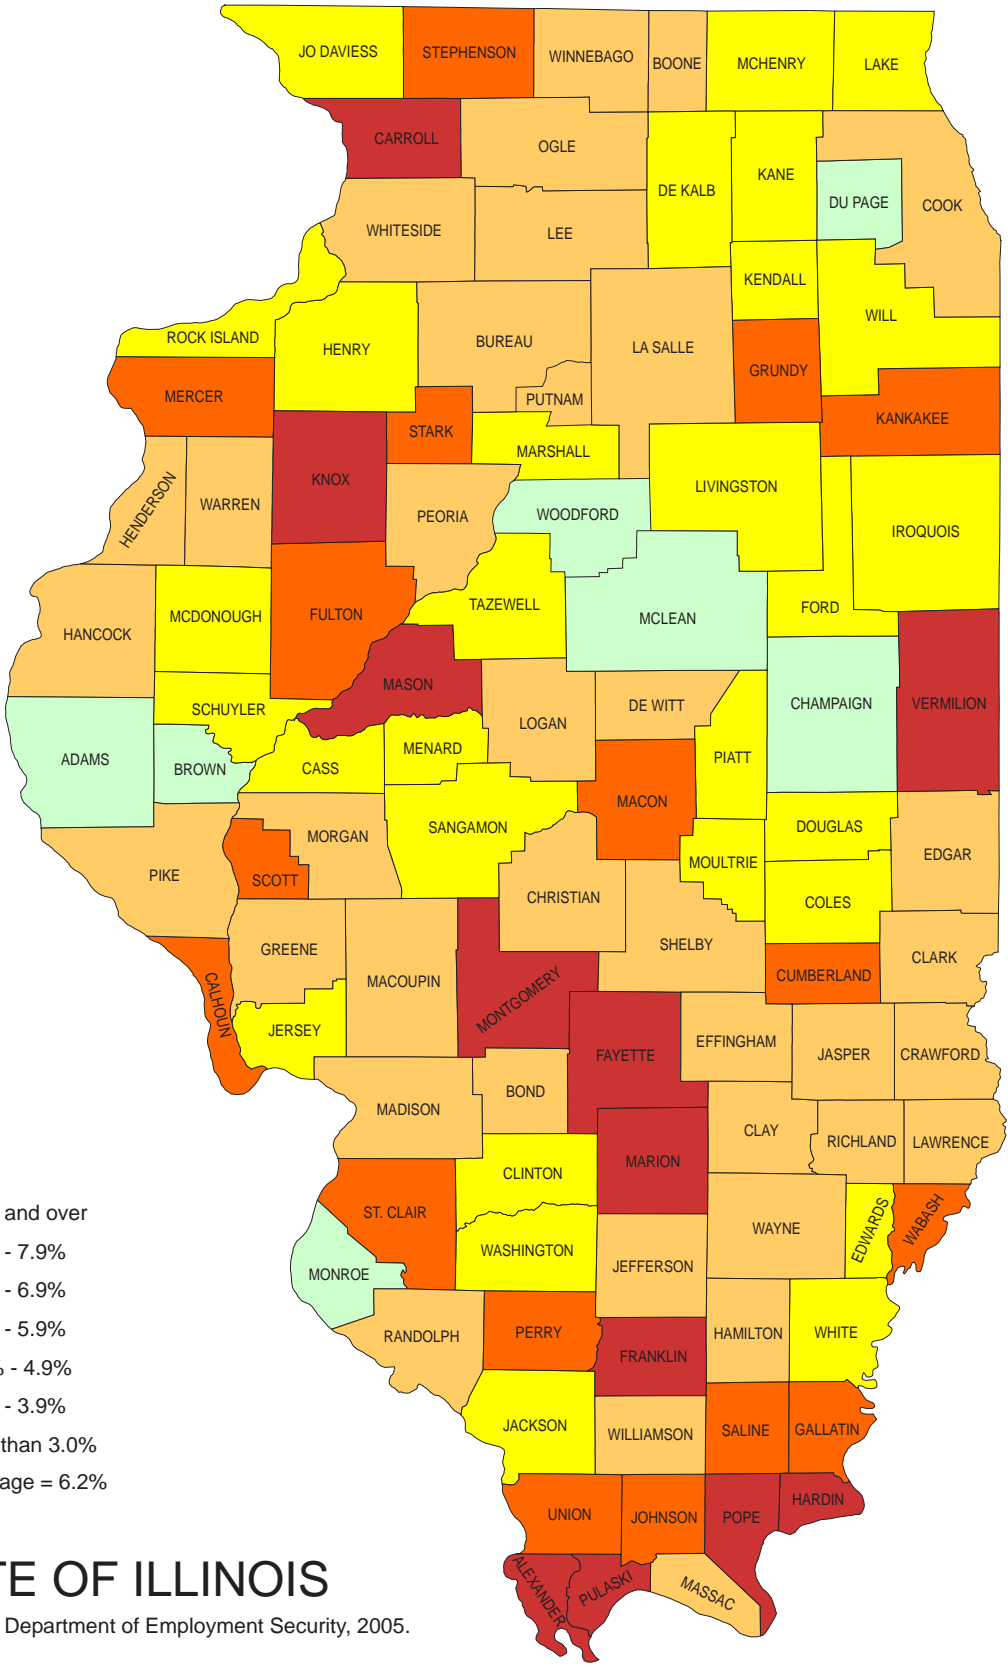

Illinois Unemployment Rates by County 2004 Annual Average

STATE OF ILLINOIS

Data Source: Illinois Department of Employment Security, 2005.