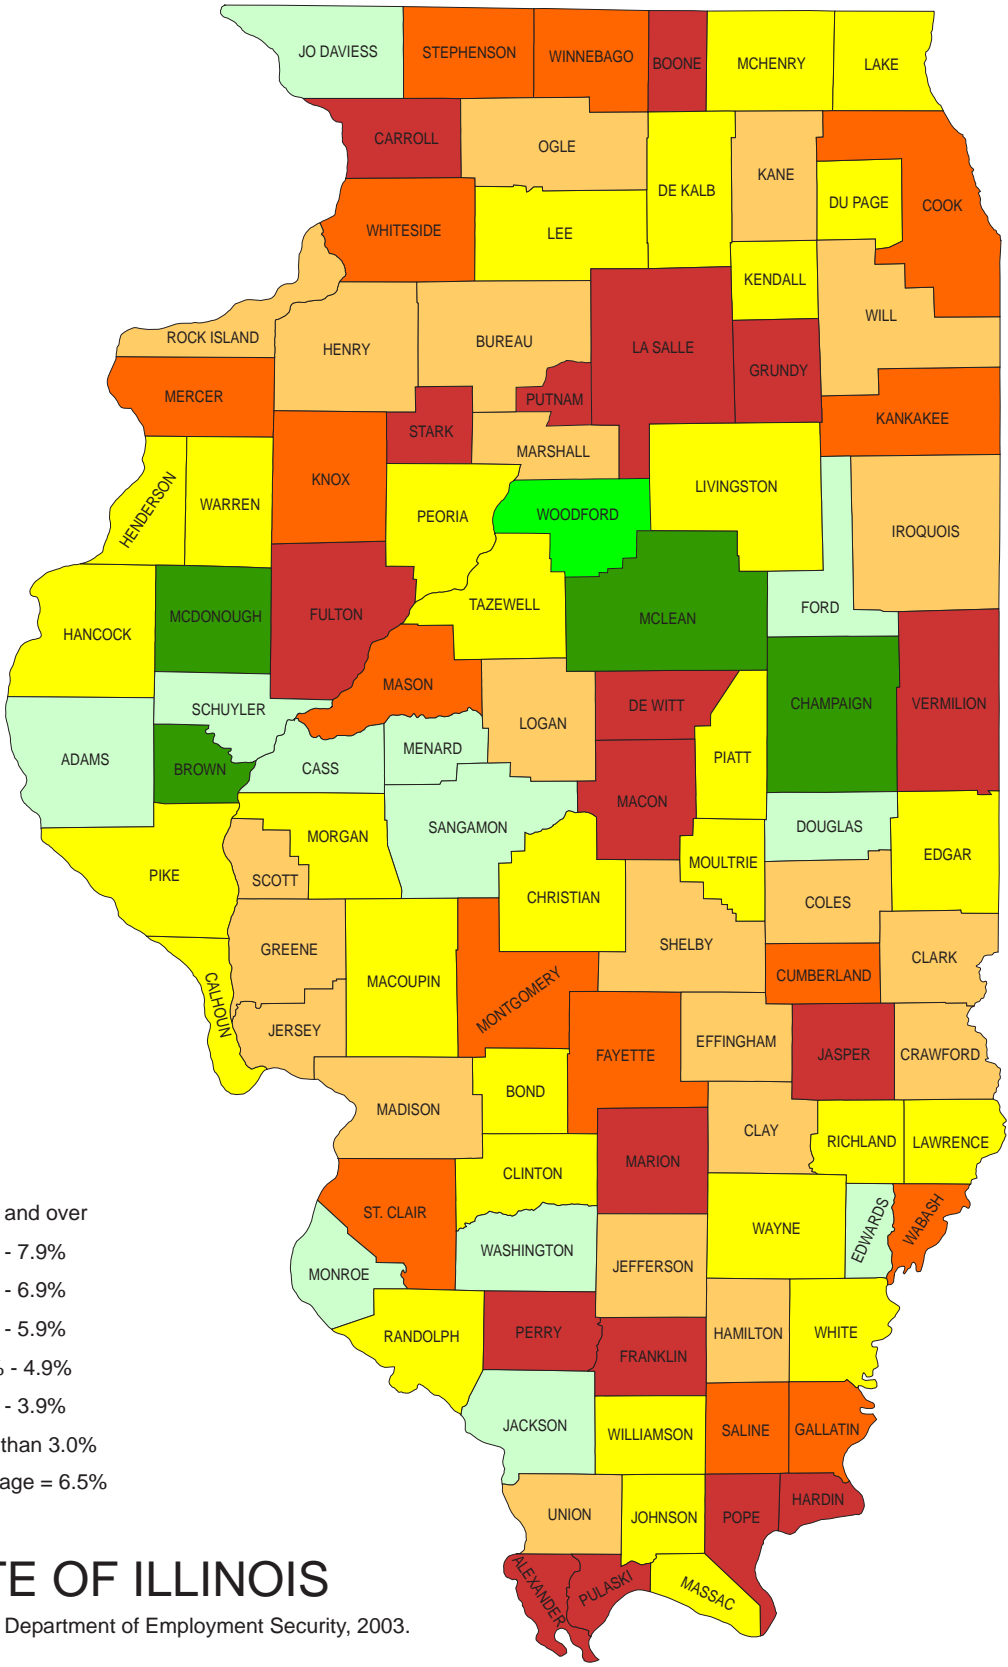

Illinois Unemployment Rates by County 2002 Annual Average

Data Source: Illinois Department of Employment Security, 2003.