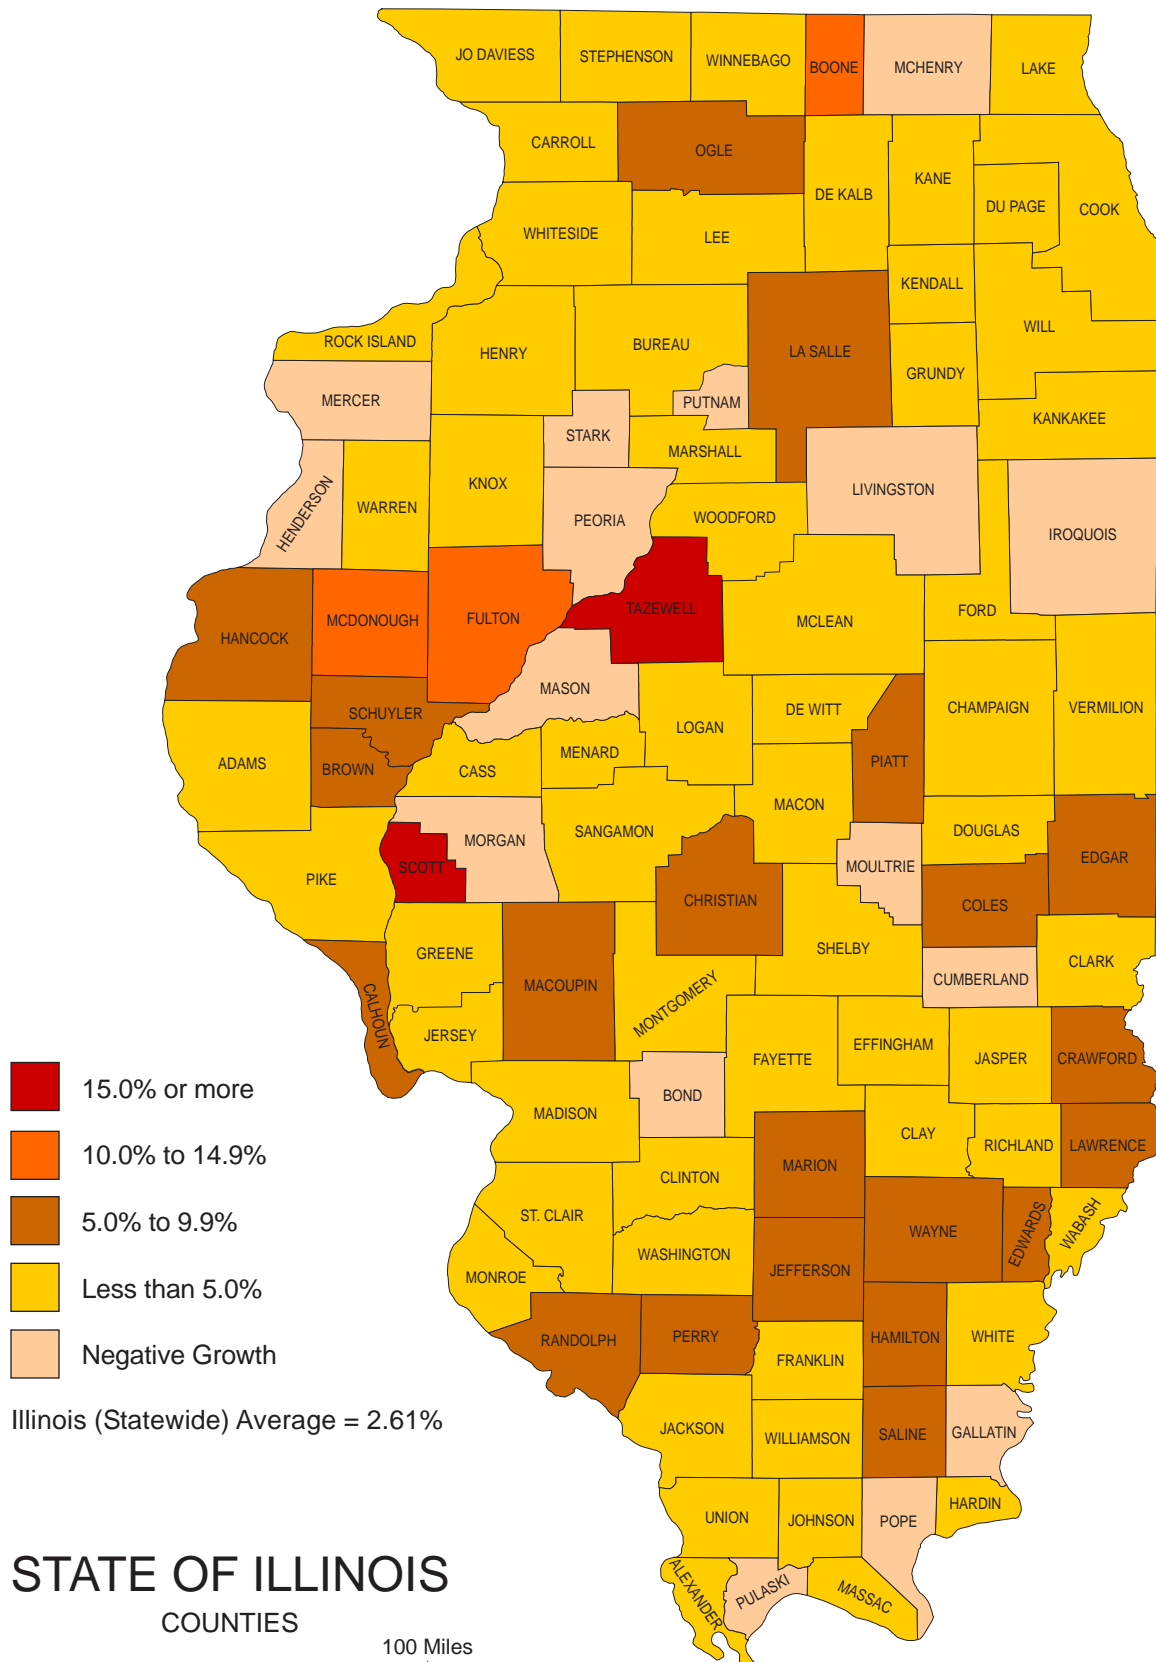

Illinois Monthly Earnings by County Annual Average Percent Change 2001-2002

SOURCE: Illinois Department of Employment Security, 2004.