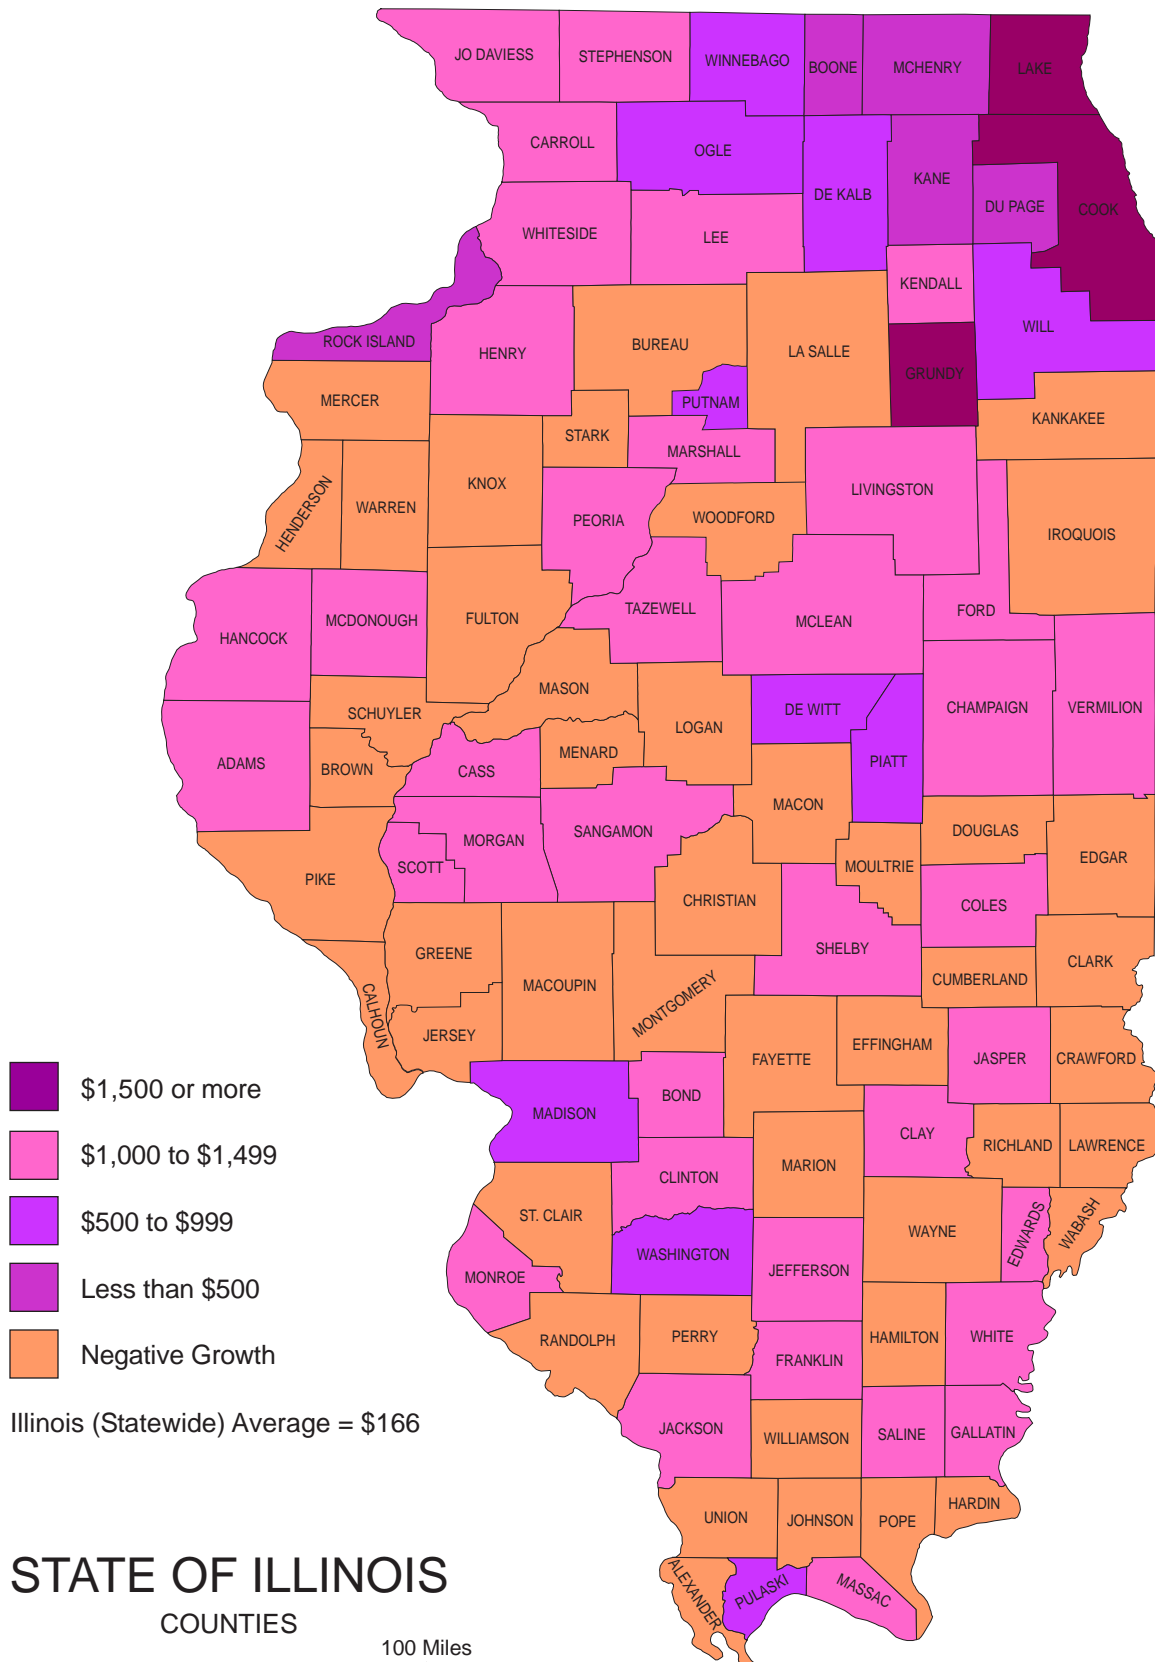

# Illinois Monthly Earnings by County Annual Average Numeric Change 2001-2002

SOURCE: Illinois Department of Employment Security, 2004.